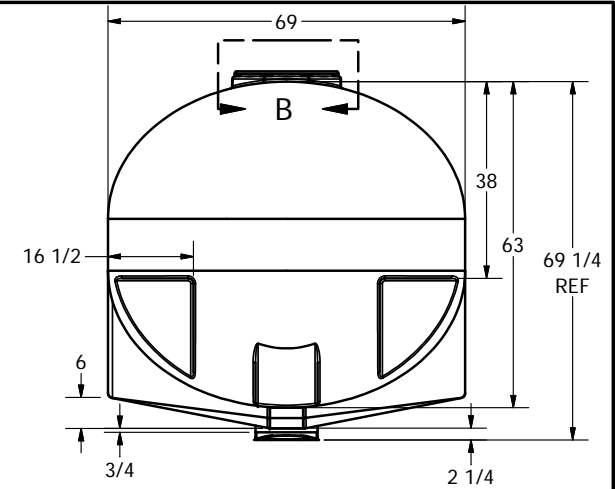

SECTION A-A
SCALE 1/24

DETAIL B
SCALE 1 / 12

DRAWN Jerry Paulson	9/21/2010
CHECKED	
QA	
MFG	
APPROVED	

 NORWESCO, INC., ST. BONIFACIUS, MN TITLE		
2010 GALLON ELLIPTICAL DRAINABLE TANK		
SIZE B	DWG NO	REV
SCALE: 1/24	SHEET 1 OF 1	