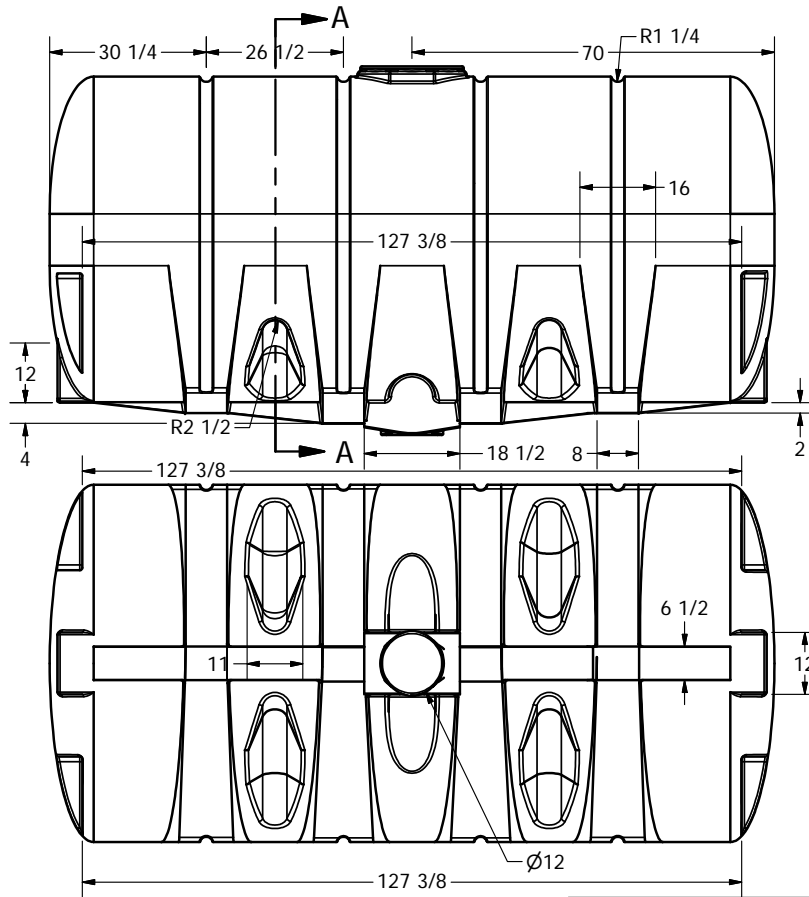

SECTION A-A
SCALE 1/24

DETAIL B
SCALE 1 / 12

DRAWN Jerry Paulson	9/21/2010
CHECKED	
QA	
MFG	
APPROVED	

 NORWESCO, INC., ST. BONIFACIUS, MN TITLE		
2010 GALLON ELLIPTICAL DRAINABLE TANK		
SIZE B	DWG NO	REV
SCALE: 1/24	SHEET 1 OF 1	